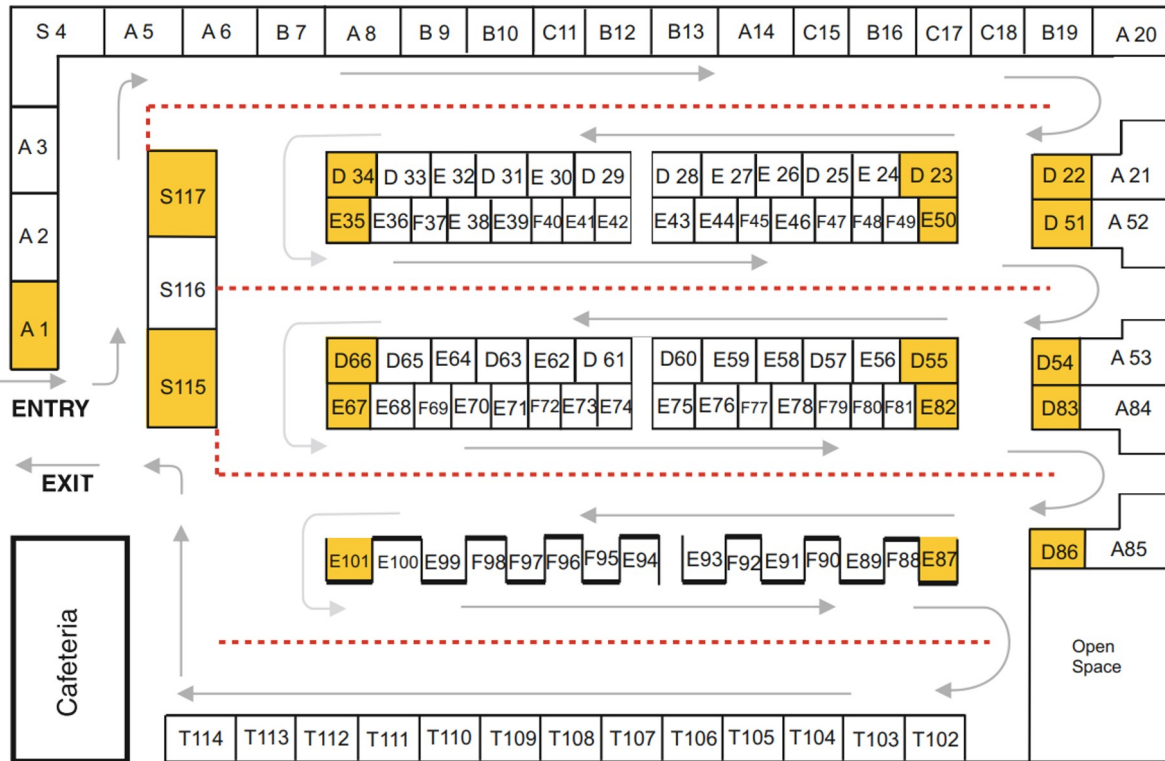

Shopping Festival

Venue: Shri Hanuman Vyayam Shala, Opp. Gadkari Rangayatan, Talao Pali, Thane (W)

Date: 25th to 29th Dec 2024 **Time:** 10 a.m. to 8 p.m.

LAYOUT PLAN ▼

PARTICULARS OF STALLS & DISPLAY CHARGES

TYPE	FRONTAGE (meters)	DEPTH (meters)	TABLES	CHAIRS	TUBE	CHARGES (Rs.)
S	3	2.5	3	3	2	60,000
A	3	2	3	2	2	46,000
B	2.5	2	2	2	2	38,000
C	2	2	1	2	1	28,000
D	3	1.5	3	2	2	33,000
E	2.5	1.5	1	2	1	27,000
F	2	1.5	1	2	1	21,000
T	2	1	1	2	1	15,000

THE RENTAL CHARGES INCLUDE STALLS BUILT ON LATEST CYMA SYSTEM, TABLES, CHAIRS, TUBELIGHT AS MENTIONED ABOVE & DISPLAY OF NAME OF EXHIBITOR.

GST 18 % EXTRA ■ **CORNER STALL WILL BE CHARGED 20% EXTRA**

For further details, contact the organizers: